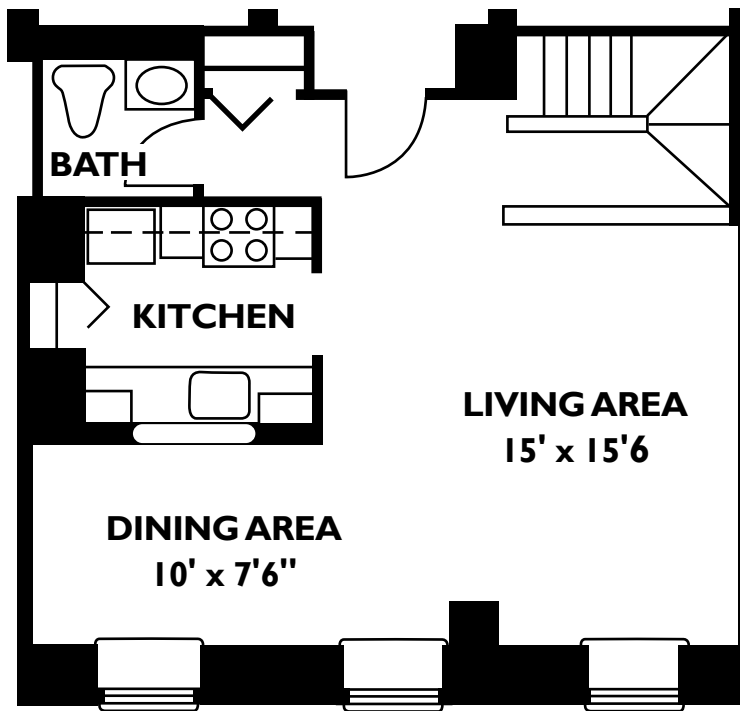

# Clocktower

PLACE

Mill #4, 2 Bedroom Townhouse  
1074-1090 sq. ft.

Living Level

Sleeping Level