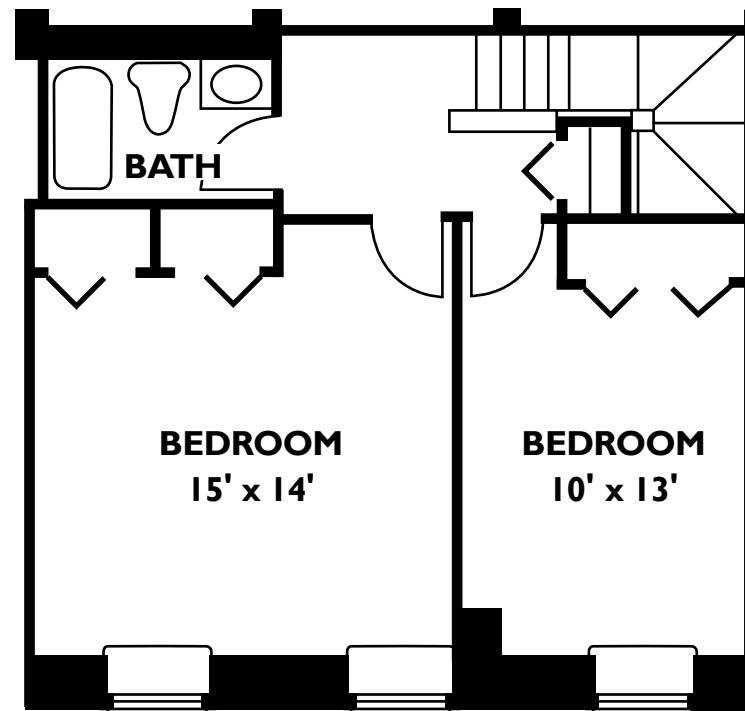

# Clocktower

PLACE

Mill #4, 2 Bedroom Townhouse  
1074-1090 sq. ft.

Living Level

Sleeping Level